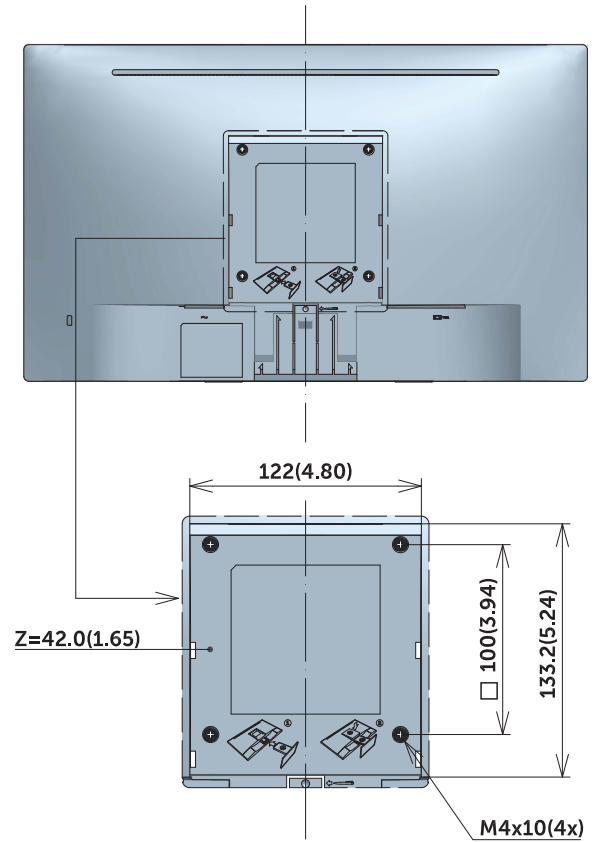

SE1918HV Outline Dimension

Unit : mm(inch)
 Dimension : Nominal
 Drawing : Not to scale

SE2018HV/SE2018HR Outline Dimension

Unit : mm(inch)
Dimension : Nominal
Drawing : Not to scale

SE2218HV Outline Dimension

Unit : mm(inch)
 Dimension : Nominal
 Drawing : Not to scale