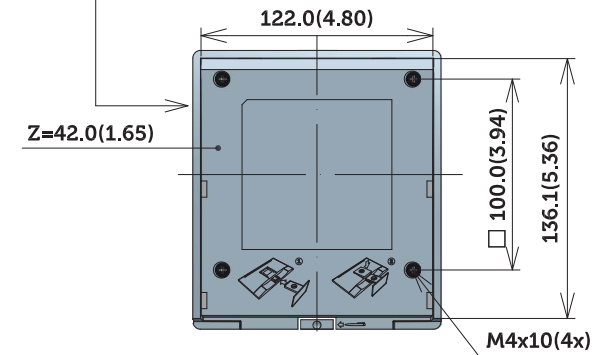

SE1918HV Outline Dimension

Unit : mm(inch)
 Dimension : Nominal
 Drawing : Not to scale

SE2018HV/SE2018HR Outline Dimension

Unit : mm(inch)
Dimension : Nominal
Drawing : Not to scale

SE2218HV Outline Dimension

Unit : mm(inch)
 Dimension : Nominal
 Drawing : Not to scale