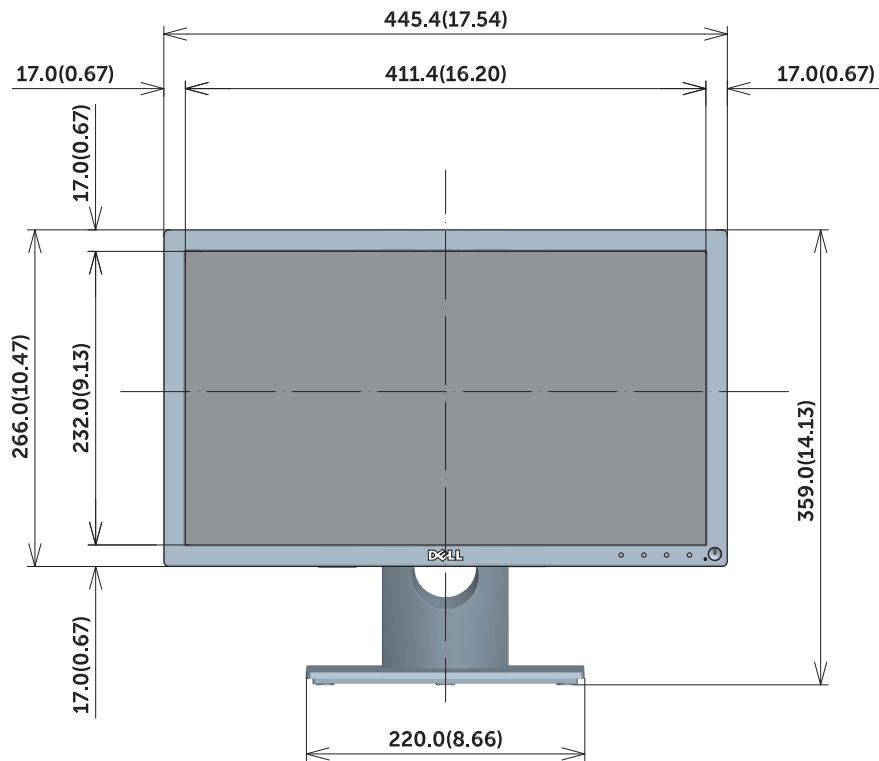

SE1918HV Outline Dimension

Unit : mm(inch)
 Dimension : Nominal
 Drawing : Not to scale

SE2018HV/SE2018HR Outline Dimension

Unit : mm(inch)
Dimension : Nominal
Drawing : Not to scale

SE2218HV Outline Dimension

Unit : mm(inch)
 Dimension : Nominal
 Drawing : Not to scale