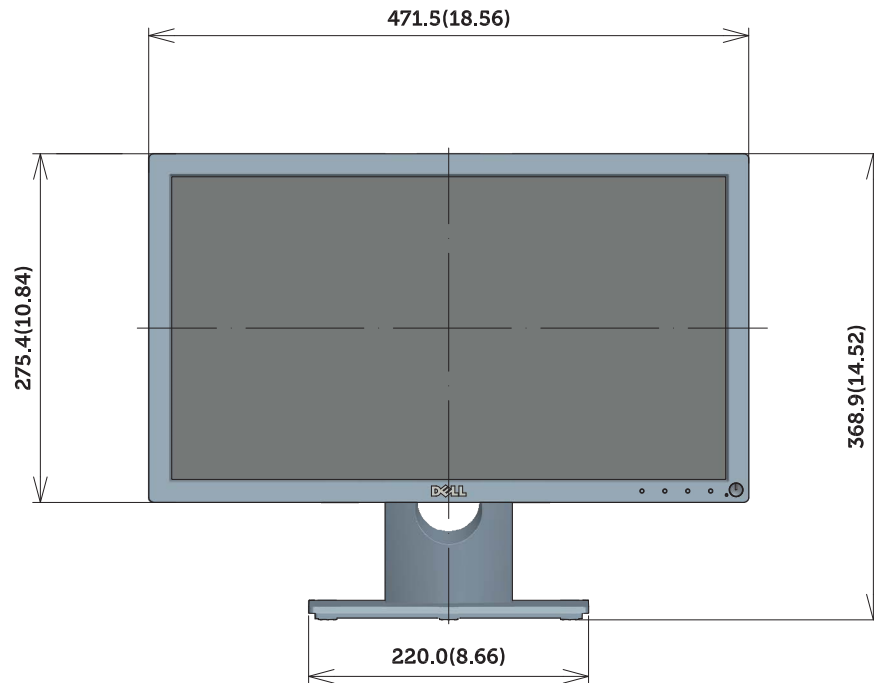

SE1918HV Outline Dimension

Unit : mm(inch)
 Dimension : Nominal
 Drawing : Not to scale

SE2018HV/SE2018HR Outline Dimension

Unit : mm(inch)
Dimension : Nominal
Drawing : Not to scale

SE2218HV Outline Dimension

Unit : mm(inch)
 Dimension : Nominal
 Drawing : Not to scale